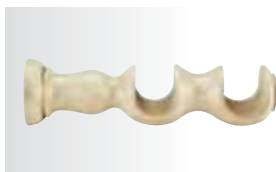

- All finials are available with LR pole and these finishings: stone – granite – sky grey – mocha – seashell – mocha decapè
- Lengths (cm) 200 - 240 - 300.

Dettagli accessori e opzioni
List of accessories and options
pagina / page 28.

SHABBY COLLECTION

Varianti • Options

A strappo
Standard

Con tiro
Corded

Accessori • Accessories mm 35

mod. 1S3504
cm 10

mod. 1S3504
cm 18

mod. 1S3507
doppio (35/35) cm 20/12
double (35/35) cm 20/12

mod. 1S3509

mod. 1A07402
mm 74

Accessori • Accessories mm 50

mod. 1S5002
cm 10

mod. 1S5002
cm 20

mod. 1S5007
doppio (50/35) cm 20/10
double (50/35) cm 20/10

mod. 1A09302
mm 93

Embrasse • Holdback