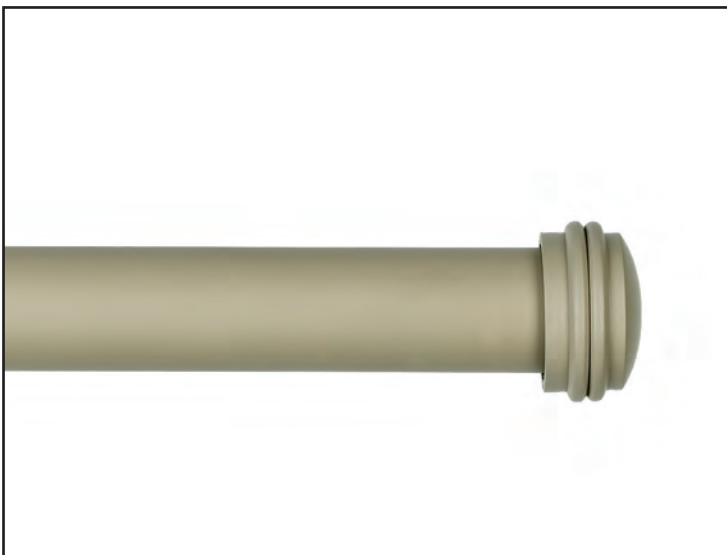

# BarnWood® colour

Ives

Natural Stone

Lamorna

Dove Grey

Austell

Calico

Saltash

Moss Green

End Cap

Natural Stone

Carbis

Dove Grey