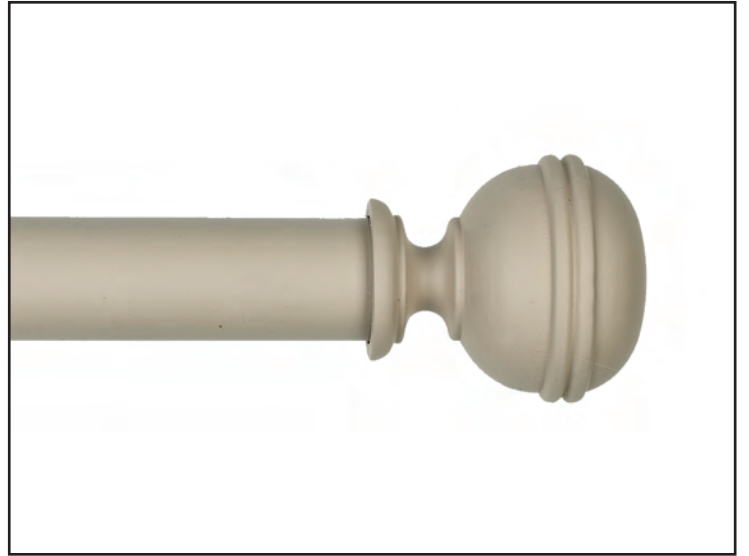

# BarnWood® colour

Ives

Natural Stone

Lamorna

Dove Grey

Austell

Calico

Saltash

Moss Green

End Cap

Natural Stone

Carbis

Dove Grey