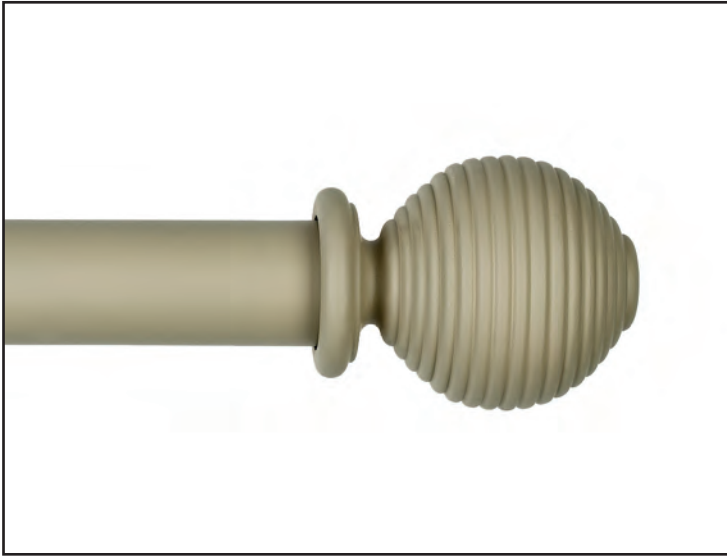

# BarnWood® colour

Ives

Natural Stone

Lamorna

Dove Grey

Austell

Calico

Saltash

Moss Green

End Cap

Natural Stone

Carbis

Dove Grey