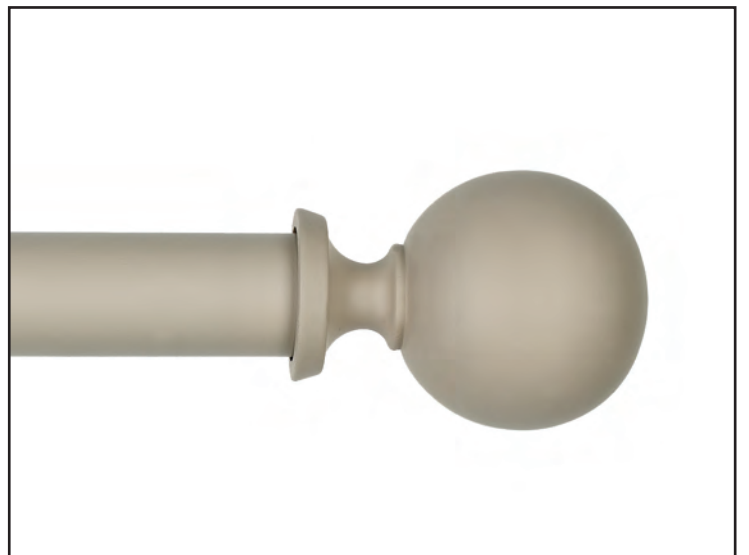

# BarnWood® colour

Ives

Natural Stone

Lamorna

Dove Grey

Austell

Calico

Saltash

Moss Green

End Cap

Natural Stone

Carbis

Dove Grey