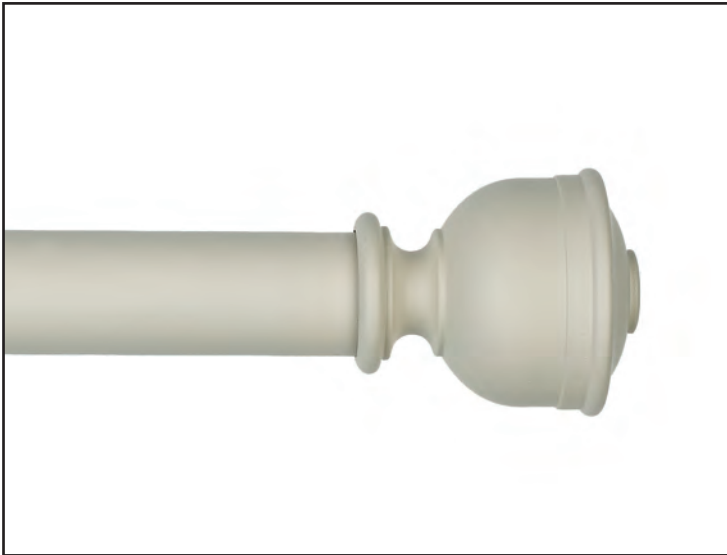

# BarnWood® colour

Ives

Natural Stone

Lamorna

Dove Grey

Austell

Calico

Saltash

Moss Green

End Cap

Natural Stone

Carbis

Dove Grey