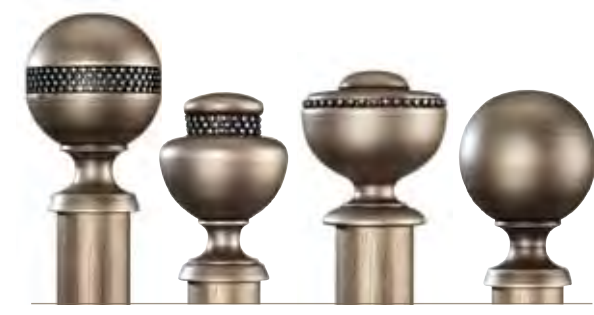

distributor address

holdbacks

satin silver black

dark pearl

modern gold

light pearl

Ø35mm

pole length (size cm): 150 / 180 / 210 / 240 / 300

Ø45mm

pole length (size cm): 150 / 180 / 210 / 240 / 300

satin silver black

dark pearl

light pearl

dark pearl

modern gold

35mm decor modern ball

35mm decor end cap

35mm decor pagoda

35mm modern ball

35mm decor cylinder

satin silver black

dark pearl

light pearl

dark pearl

modern gold

45mm decor modern ball

45mm decor end cap

45mm decor charleston

45mm modern ball

45mm decor coco

**specification:** 35mm wood pole. 240cm and 300cm is supplied in two pieces (2 poles and 3 brackets). One ring for every 10cm is recommended. Suitable for light weight curtains.